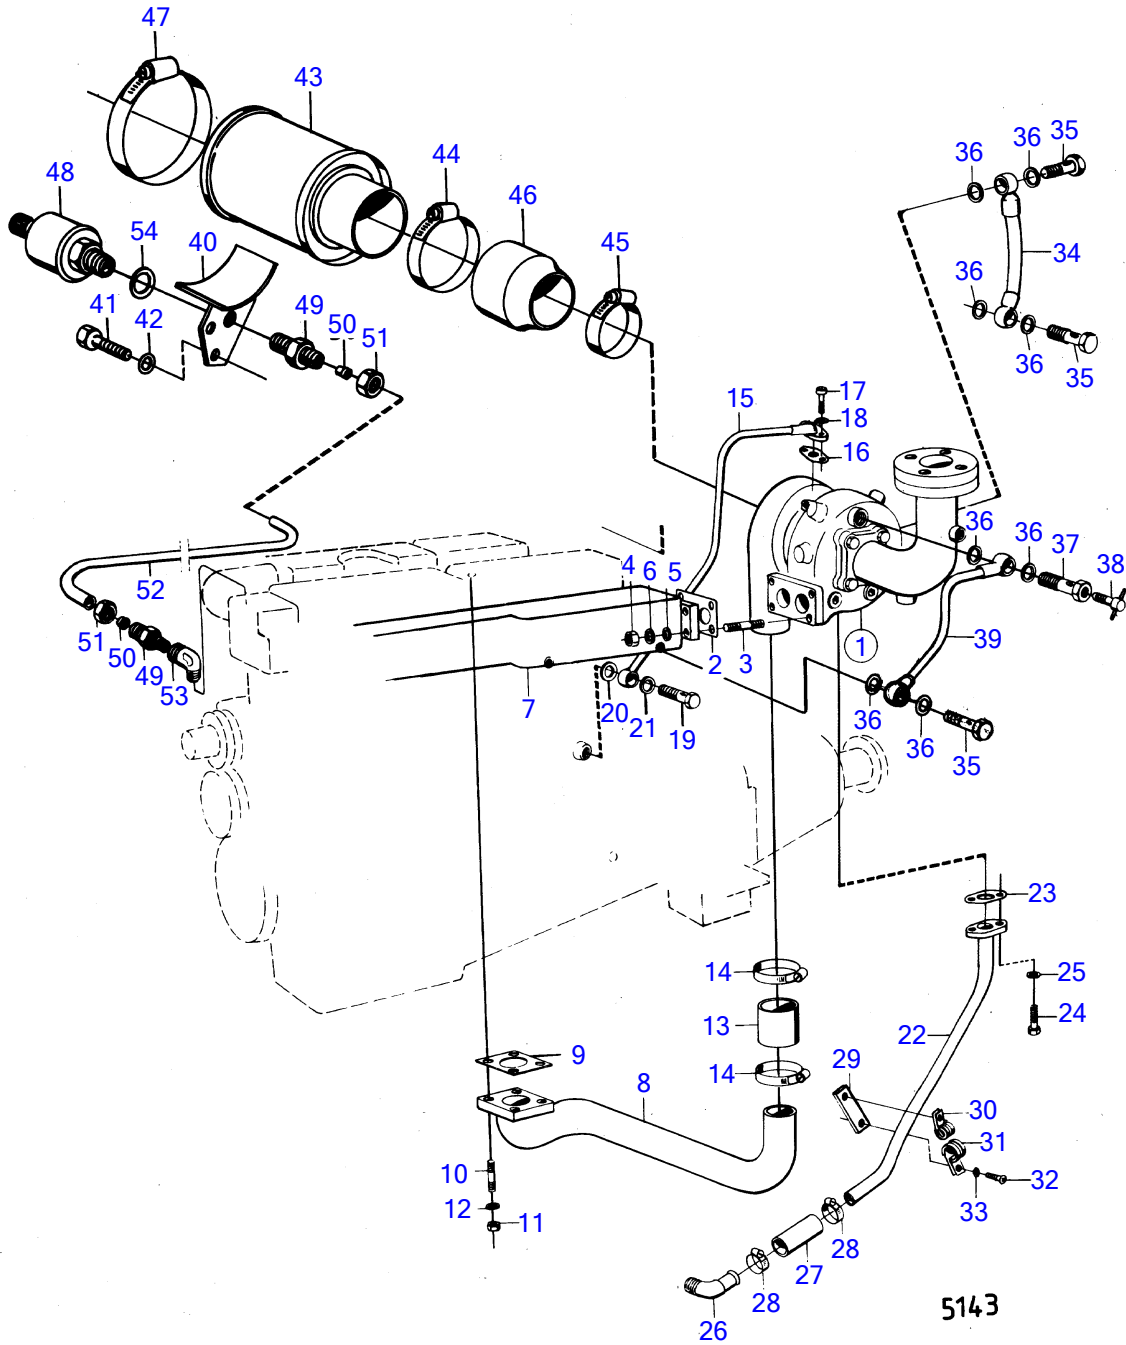

AQD70D, TAMD70D

## AQD70D, TAMD70D

REF	PART NO.	QTY	DESCRIPTION	SEE SEC.	NOTES
1		1	Turbocharger		
	3802014	1	Turbocharger, exch, exch		
			.	16820	
2	421324	1	Gasket		
3	924079	4	Stud		
4	940183	4	Hexagon nut		
5	955985	4	O-ring		
6	942336	4	Spring washer		
7	(875706)	1	Exhaust pipe, exhaust manifold connection pipe	16824	Obsolete part
8	(837511)	1	Connection pipe		Obsolete part
9	824310	1	Gasket	16822	
10	(953465)	4	Stud		Obsolete part
11	955826	4	Hexagon nut		
12	941907	4	Spring washer		
13	466327	1	Hose		
14	943479	2	Hose clamp		
15	(837415)	1	Oil feed pipe		Obsolete part
16	420641	1	Gasket		
17	955297	1	Hexagon screw		L=25mm
	940142	1	Hexagon screw		L=30mm
18	941907	2	Spring washer		
19	942007	2	Hollow screw		
20	957178	1	Gasket		
21	957181	1	Gasket		
22	(843388)	1	Oil return pipe		Obsolete part
23	842986	1	Gasket		
24	955297	2	Hexagon screw		
25	941907	2	Spring washer		
26	468629	1	Elbow nipple		
27	192358	X	Hose		L=60mm
28	943473	2	Hose clamp		
29	(836262)	1	Bracket		Obsolete part
30	952625	1	Clamp		
31	952631	1	Clamp		
32	950044	2	Cross recessed screw		
33	941906	2	Spring washer		
34	843976	1	Hose		
35	191157	3	Hollow screw		
36	957185	8	Gasket		
37	191158	1	Hollow screw		
38	82745	1	Shut-off cock		
39	843977	1	Coolant pipe		
40	(843664)	1	Bracket		Obsolete part
41	955559	2	Hexagon screw		
42	940280	2	Spring washer		
43	842280	1	Air filter		
44	943484	1	Hose clamp		
45	943481	1	Hose clamp		
46	842281	1	Hose		
47	942921	1	Hose clamp		
48	837782	1	Pressure sensor		See group 3
49	954379	1	Nipple		
50	954365	2	Fitting		
51	954357	2	Fitting nut		
52	(837960)	1	Tube		Obsolete part
53	954386	1	Elbow nipple		
54	957181	1	Gasket		